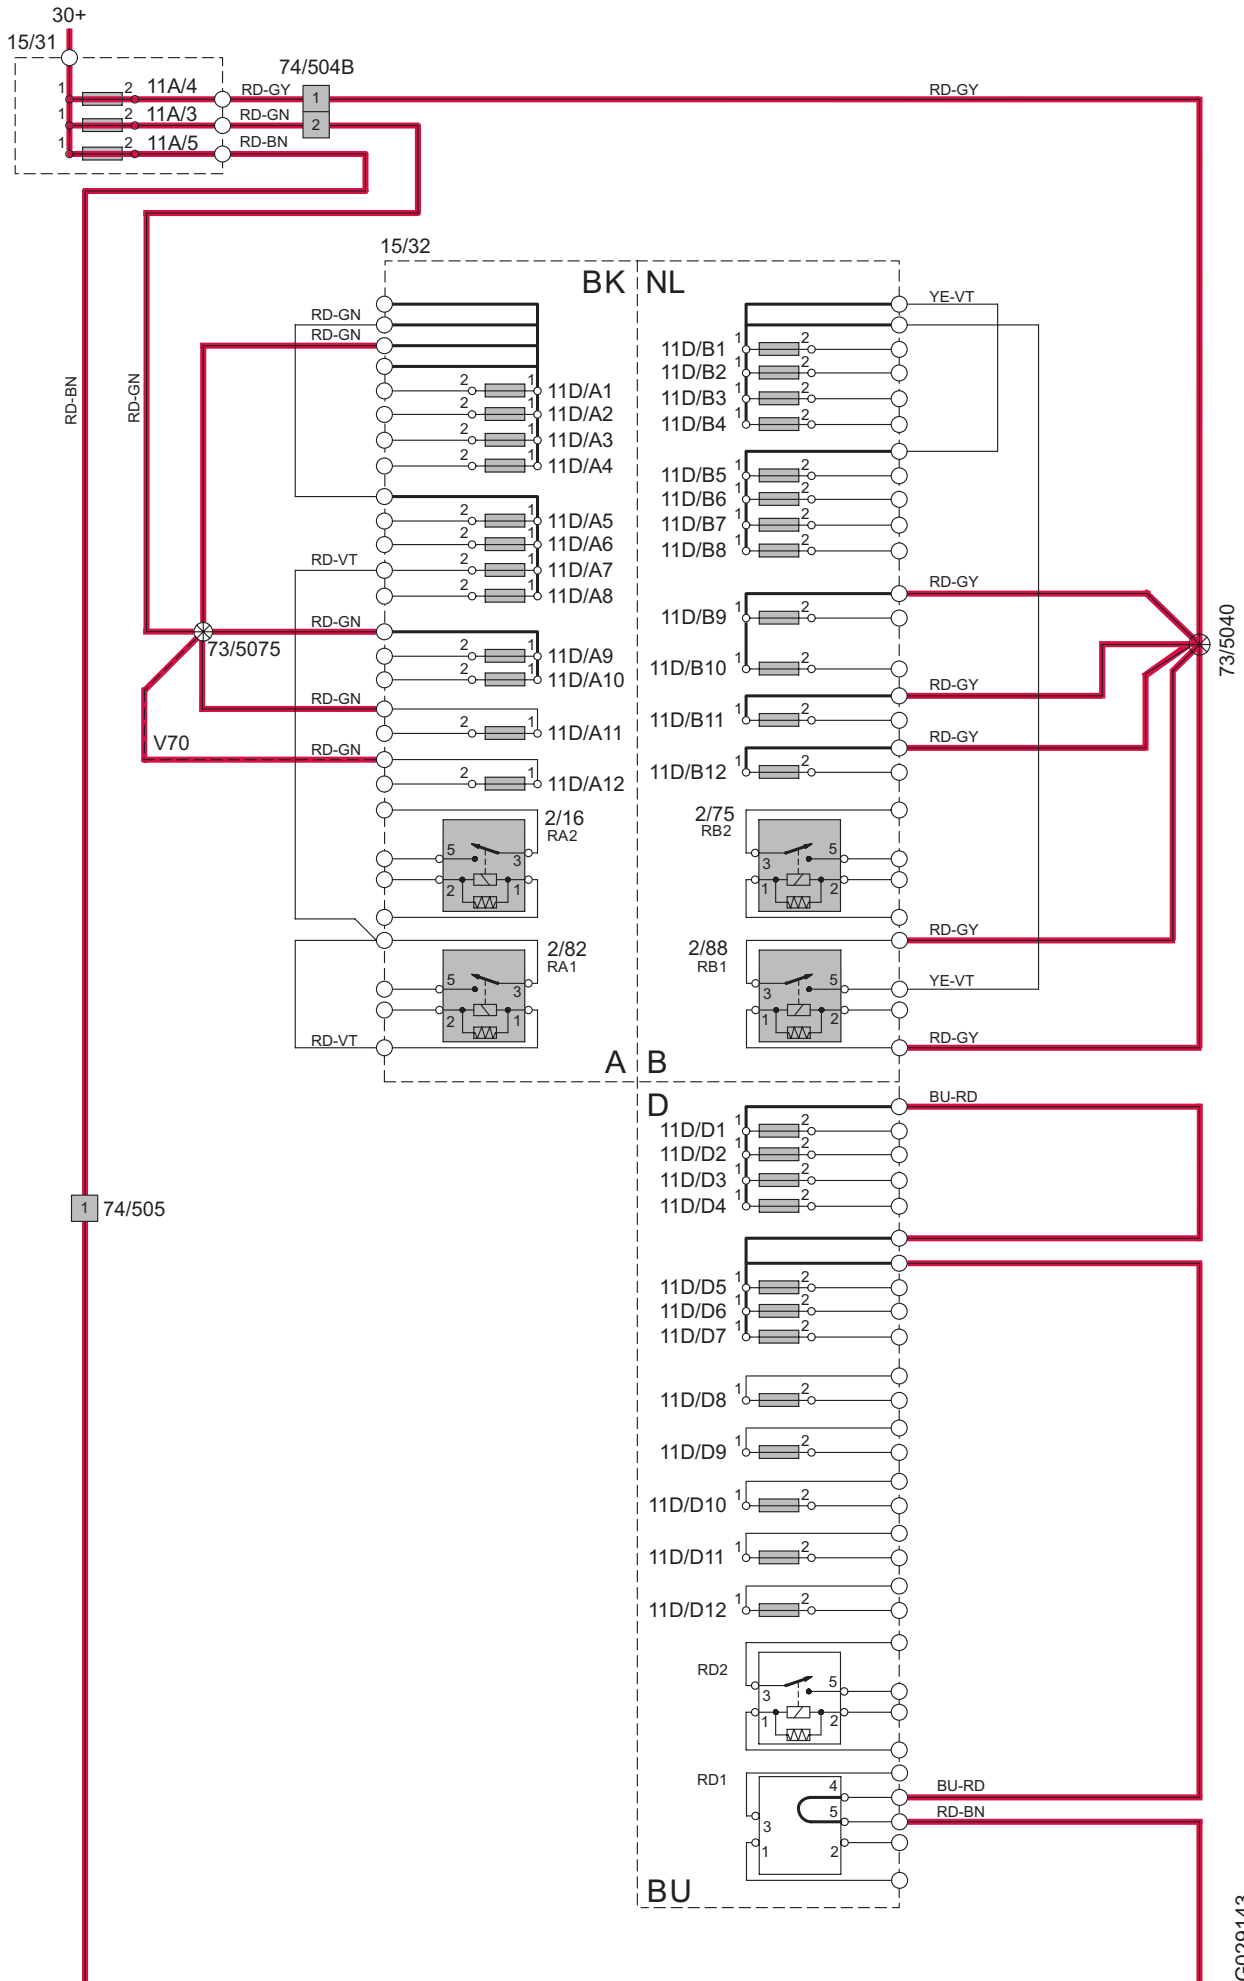

Cable harness routing in vehicle

Engine harness 4-Cyl.....	249
Engine harness, 5-Cyl.....	249
Engine harness, 6-Cyl.....	250
Harness engine, 6-Cyl. Turbo.....	250
Engine harness, 8-Cyl.....	251
Harness engine, Diesel.....	251
Harness engine, 1.6L Diesel.....	252
Harness engine, 2.0L Diesel.....	252
Engine compartment harness.....	253
Harness dashboard, LHD.....	254
Harness Dashboard, RHD.....	255
Harness Floor, LHD S80.....	256
Harness Floor, RHD S80.....	257
Harness Floor, LHD V70.....	258
Harness Floor, RHD V70.....	259
Harness infotainment, LHD S80.....	260
Harness infotainment, RHD S80.....	261
Harness infotainment, LHD V70.....	262
Harness infotainment, RHD V70.....	263
Roof harness, S80.....	264
Roof harness, V70.....	264
Center console harness.....	265
Tunnel harness.....	265
Harness front door, left.....	266
Harness front door, right.....	266
Harness rear door, left.....	267
Harness rear door, right.....	267
Trunk lid/tailgate harness, S80.....	268
Trunk lid/tailgate harness, V70.....	268
Harnesses rear axle.....	269
Executive harnesses.....	270

Branching points271

Component illustrations288

Index 1:2.....355

List of components 1:8357

Electrical distribution 2:2

Overview, Distribution box in cargo compartment

G029143

Fuses