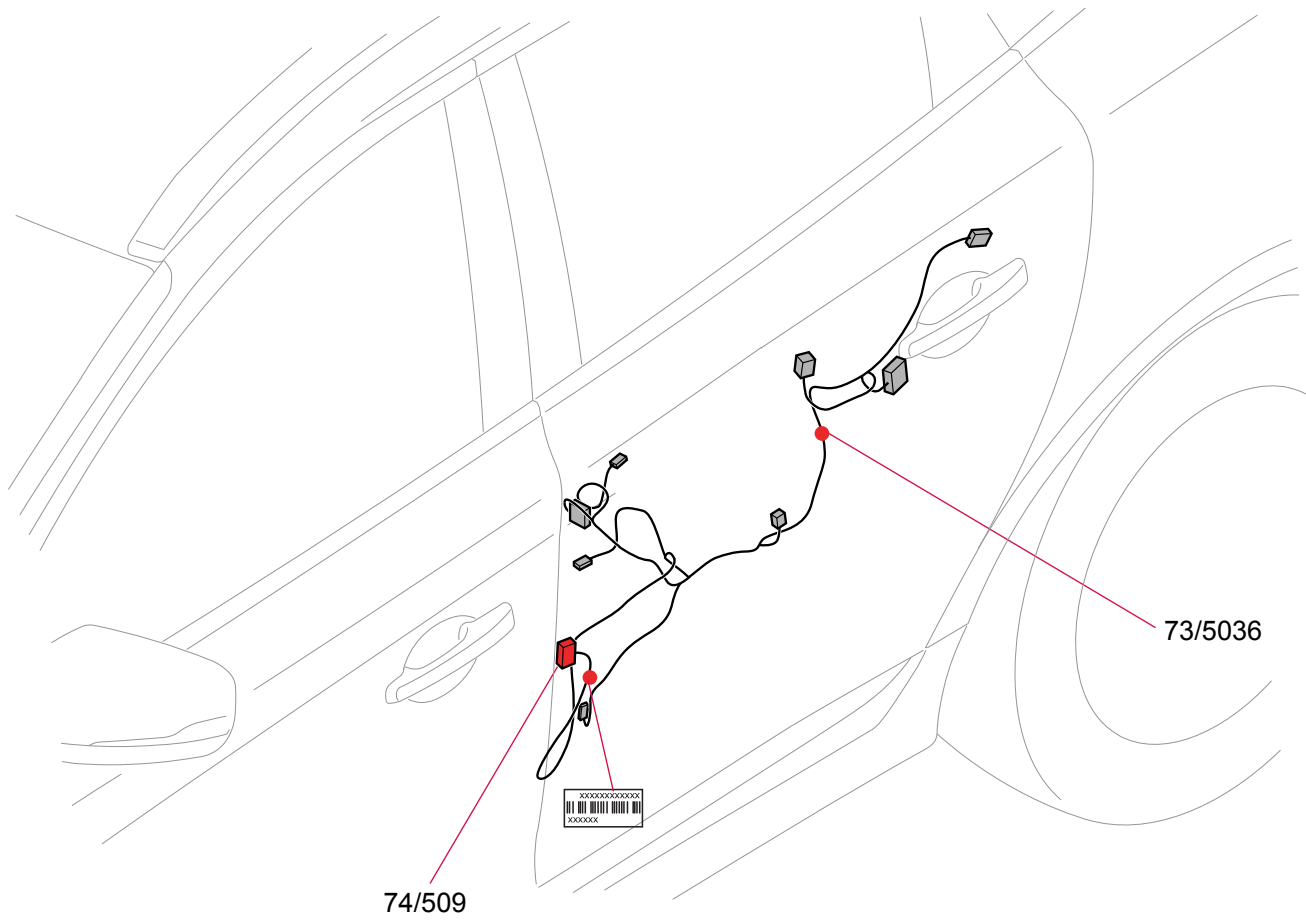

Cable harness routing in vehicle

Rear door harness, left