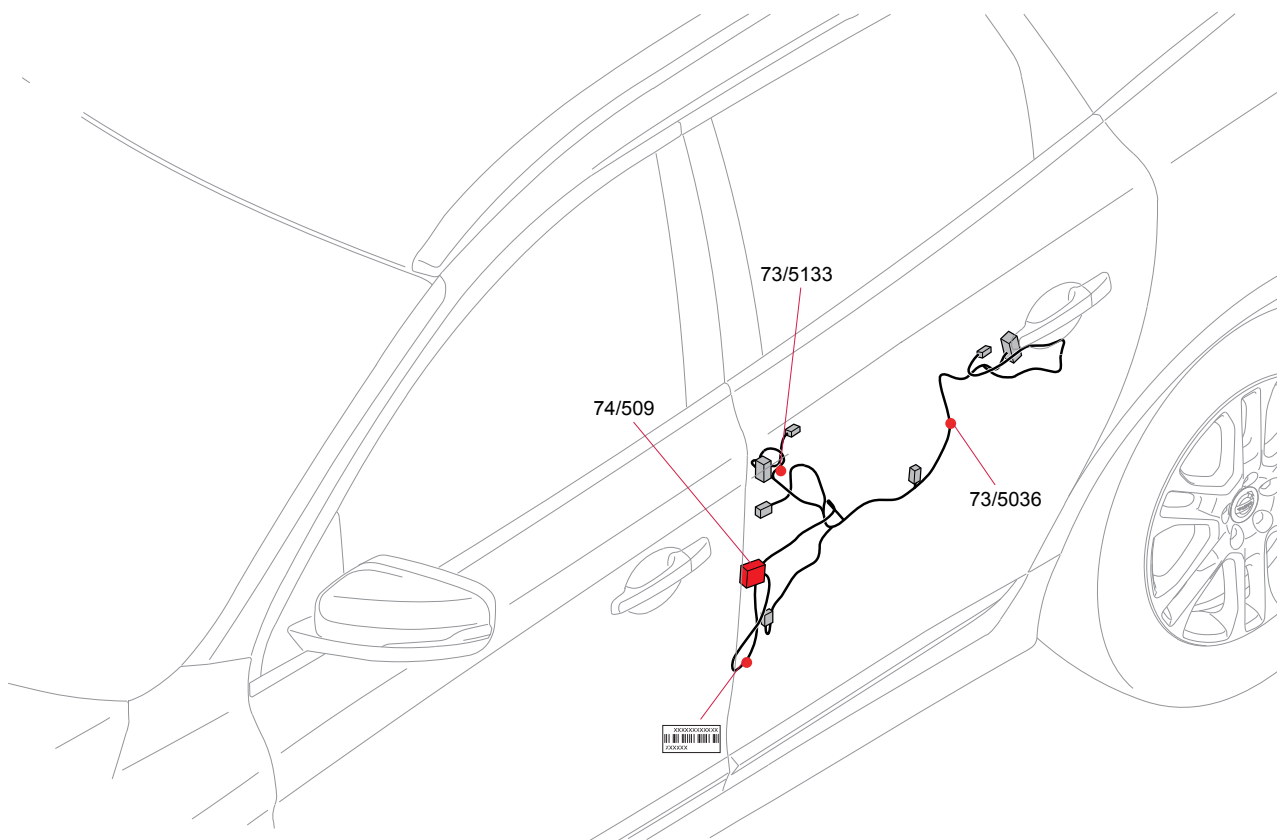

Cable harness routing in vehicle

Rear door harness, left

14240_RL Y413

P44H041

Cable harness routing in vehicle

Rear door harness, left, CN

14240 RL K413

P52H057