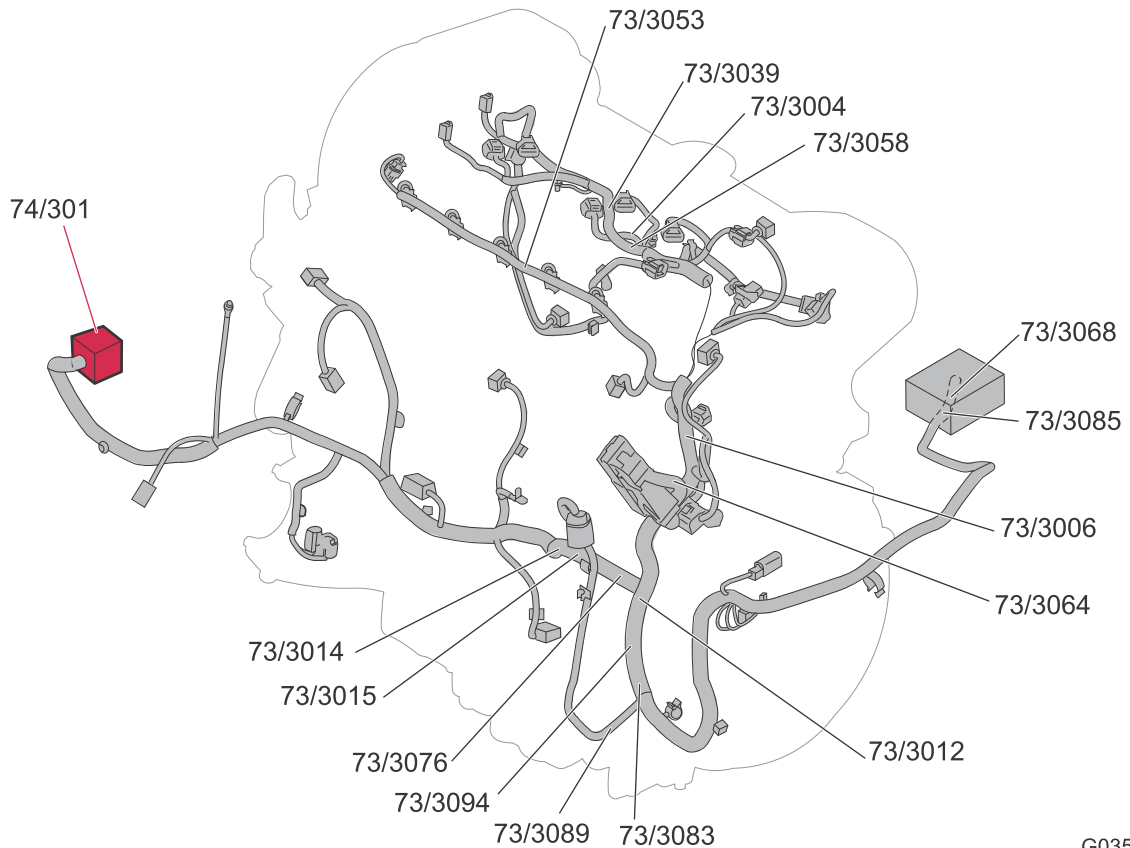

G029458

15/31 Distribution box in engine compartment

No.	No.	Fuse function	via	A
F38	11B/38	8/18 EVAP valve, 4-Cyl.	-	10
		8/28 Turbocharger control valve, 4-Cyl.	-	
		7/17 Mass air flow sensor MAF, 4-Cyl. Turbo	-	
		8/19 Solenoid, variable valve timing, intake, 4-Cyl. Turbo	-	
		8/81 Solenoid, variable valve timing, exhaust, 4-Cyl. Turbo	-	
		8/159 Bypass valve	-	
		2/14 Relay, glow plug system	-	
		6/73 Coolant pump, Start/Stop, 4-Cyl. Diesel	2/14	
		7/17 Mass air flow sensor MAF, 5-Cyl. Turbo	-	
		7/35 Oil level sensor, 5-Cyl. Turbo	-	
		8/3 Electromagnetic clutch climate control system, 5-Cyl. Turbo	-	
		8/18 EVAP valve, 5-Cyl. Turbo	-	
		8/28 Turbocharger control valve, 5-Cyl. Turbo	-	
		8/81 Solenoid, variable valve timing, exhaust, 5-Cyl. Turbo	-	
		8/117 Solenoid, variable valve timing, intake, 5-Cyl. Turbo	-	
	7/35 Oil level sensor, 5-Cyl. Diesel	-		
	8/3 Electromagnetic clutch, climate control system, 5-Cyl. Diesel	-		
	8/113 Bypass valve, EGR cooling, 5-Cyl. Diesel	-		
	8/164 Electric piston cooling valve	-		
continues				

Cable harness routing in vehicle Harness engine 4-Cyl. Turbo

105127

Cable harness routing in vehicle Engine harness, 5-Cyl. Turbo

G035645