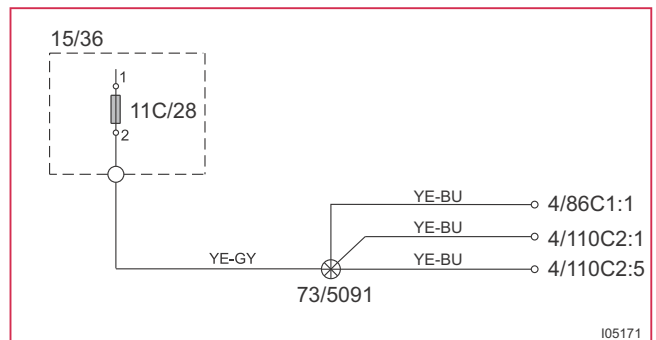

Component illustrations303

Index 1:3370

List of components 1:8373

Group 23 Fuel system

Engine management system, 4-Cyl. Turbo 1:2

Branching points

73/5077 - 73/5105

73/5077

73/5078

73/5079

73/5084 V70

73/5085 V70

73/5086

73/5088

73/5089 V70

73/5091