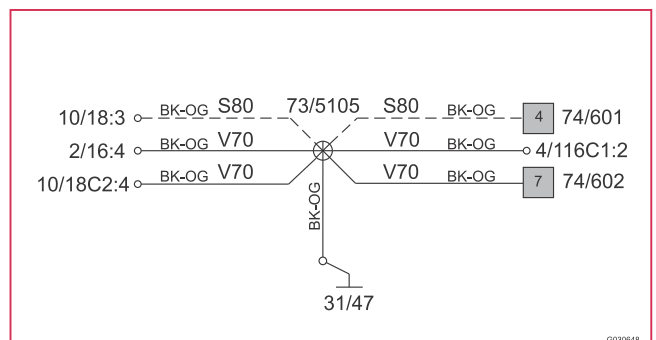

Branching points

73/5077 - 73/5105

73/5105