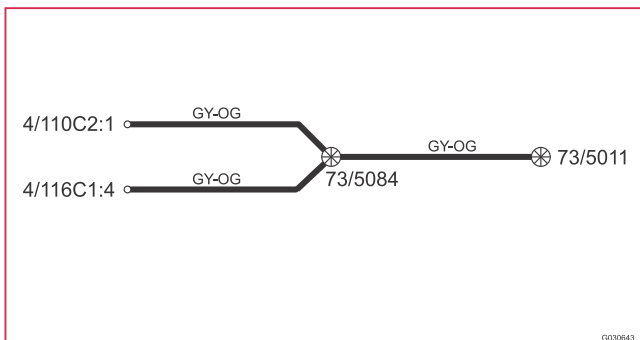

73/5084 V70