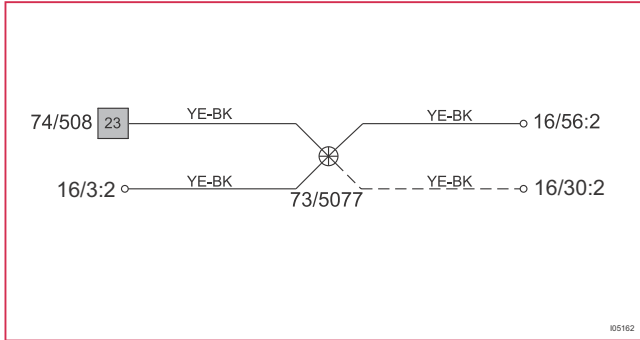

Branching points262

Cable harness routing in vehicle

Engine harness 4-Cyl.....	280
Engine harness, 5-Cyl.....	280
Engine harness, 6-Cyl.....	281
Harness engine, 6-Cyl. Turbo.....	281
Engine harness, 8-Cyl.....	282
Harness engine, 1.6L Diesel.....	282
Harness engine, 2.0L Diesel.....	283
Harness engine, 2.4L Diesel.....	283
Engine compartment harness LHD.....	284
Harness dashboard, LHD.....	286
Harness Dashboard, RHD.....	287
Harness Floor, LHD S80.....	288
Harness Floor, RHD S80.....	289
Harness Floor, LHD V70.....	290
Harness Floor, RHD V70.....	291
Harness infotainment, LHD S80.....	292
Harness infotainment, RHD S80.....	293
Harness infotainment, LHD V70.....	294
Harness infotainment, RHD V70.....	295
Roof harness, S80.....	296
Roof harness, V70.....	296
Center console harness.....	297
Tunnel harness.....	297
Harness front door, left.....	298
Harness front door, right.....	298
Harness rear door, left.....	299
Harness rear door, right.....	299
Trunk lid/tailgate harness, S80.....	300
Trunk lid/tailgate harness, V70.....	300
Harnesses rear axle.....	301
Executive harnesses.....	302

Component illustrations303

Index 1:3370

List of components 1:8373

Group 23 Fuel system

Engine management system, 4-Cyl. Turbo 1:2

Branching points

73/5077 - 73/5105

73/5077