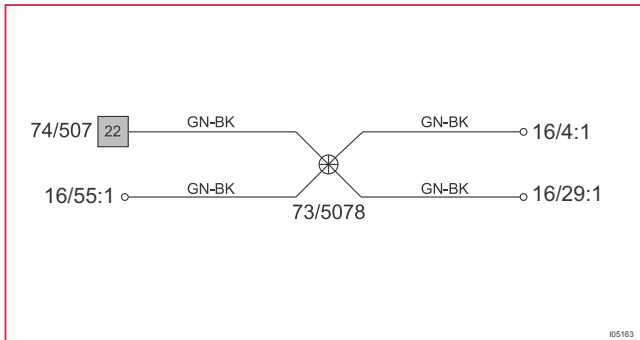

Branching points262

Cable harness routing in vehicle

Engine harness 4-Cyl.....	280
Engine harness, 5-Cyl.....	280
Engine harness, 6-Cyl.....	281
Harness engine, 6-Cyl. Turbo.....	281
Engine harness, 8-Cyl.....	282
Harness engine, 1.6L Diesel.....	282
Harness engine, 2.0L Diesel.....	283
Harness engine, 2.4L Diesel.....	283
Engine compartment harness LHD.....	284
Harness dashboard, LHD.....	286
Harness Dashboard, RHD.....	287
Harness Floor, LHD S80.....	288
Harness Floor, RHD S80.....	289
Harness Floor, LHD V70.....	290
Harness Floor, RHD V70.....	291
Harness infotainment, LHD S80.....	292
Harness infotainment, RHD S80.....	293
Harness infotainment, LHD V70.....	294
Harness infotainment, RHD V70.....	295
Roof harness, S80.....	296
Roof harness, V70.....	296
Center console harness.....	297
Tunnel harness.....	297
Harness front door, left.....	298
Harness front door, right.....	298
Harness rear door, left.....	299
Harness rear door, right.....	299
Trunk lid/tailgate harness, S80.....	300
Trunk lid/tailgate harness, V70.....	300
Harnesses rear axle.....	301
Executive harnesses.....	302

Component illustrations303

Index 1:3370

List of components 1:8373

Group 23 Fuel system

Engine management system, 4-Cyl. Turbo 1:2

Branching points

73/5077 - 73/5105

73/5077

73/5078

73/5079

73/5084 V70

73/5085 V70

73/5086

73/5088

73/5089 V70

73/5091