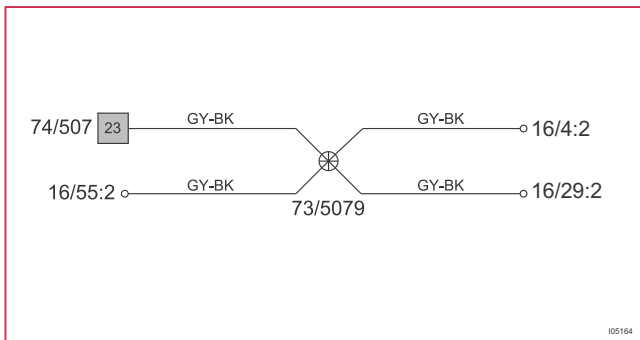

Branching points262

Cable harness routing in vehicle

Engine harness 4-Cyl.....	280
Engine harness, 5-Cyl.....	280
Engine harness, 6-Cyl.....	281
Harness engine, 6-Cyl. Turbo.....	281
Engine harness, 8-Cyl.....	282
Harness engine, 1.6L Diesel.....	282
Harness engine, 2.0L Diesel.....	283
Harness engine, 2.4L Diesel.....	283
Engine compartment harness LHD.....	284
Harness dashboard, LHD.....	286
Harness Dashboard, RHD.....	287
Harness Floor, LHD S80.....	288
Harness Floor, RHD S80.....	289
Harness Floor, LHD V70.....	290
Harness Floor, RHD V70.....	291
Harness infotainment, LHD S80.....	292
Harness infotainment, RHD S80.....	293
Harness infotainment, LHD V70.....	294
Harness infotainment, RHD V70.....	295
Roof harness, S80.....	296
Roof harness, V70.....	296
Center console harness.....	297
Tunnel harness.....	297
Harness front door, left.....	298
Harness front door, right.....	298
Harness rear door, left.....	299
Harness rear door, right.....	299
Trunk lid/tailgate harness, S80.....	300
Trunk lid/tailgate harness, V70.....	300
Harnesses rear axle.....	301
Executive harnesses.....	302

Component illustrations303

Index 1:3370

List of components 1:8373

Group 23 Fuel system

Engine management system, 4-Cyl. Turbo 1:2

Branching points

73/5077 - 73/5105

73/5077

73/5078

73/5079

73/5084 V70

73/5085 V70

73/5086

73/5088

73/5089 V70

73/5091