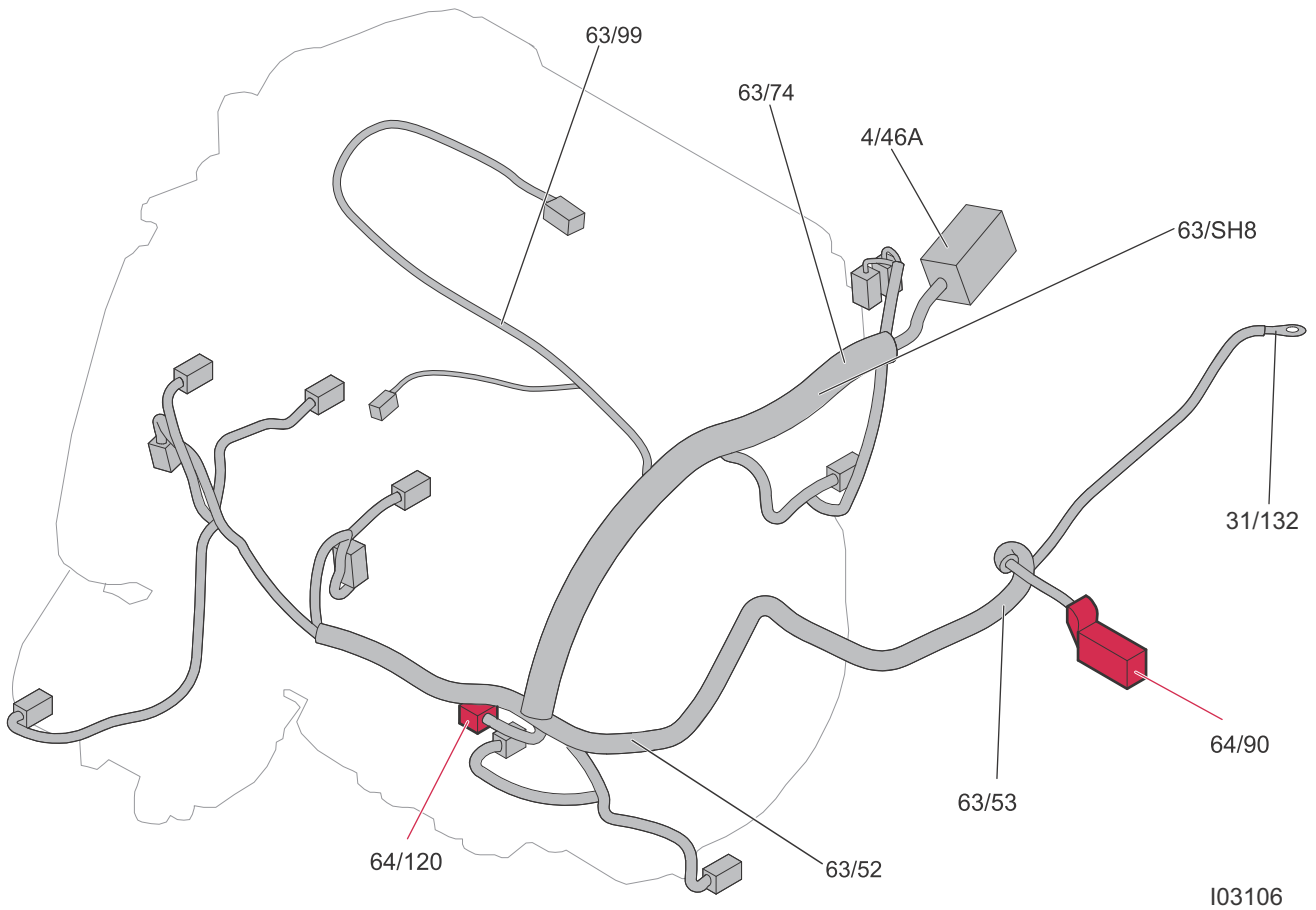

Component illustrations276

Index 1:2.....333

List of components 1:7335

Group 27 Engine controls

Cruise control 5-Cyl.

103089

Cable harness routing in vehicle
Engine harness, gasoline 4-Cyl.1.6l

Cable harness routing in vehicle
Engine harness, gasoline 4-Cyl.2.0l