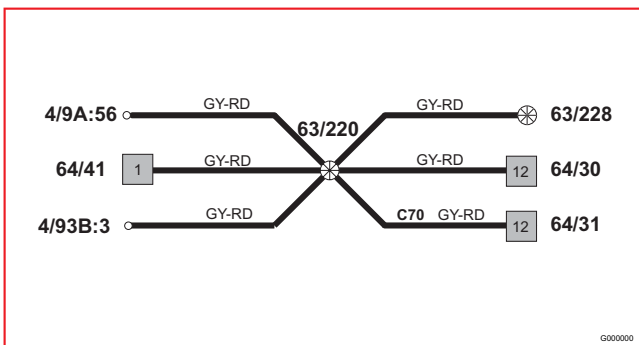

# Branching points

## 63/217 - 63/227

63/217 V50/C70

63/223

63/218 V50/C70

63/224

63/220

63/225

63/221

63/226

63/222

63/227

**Routing of harnesses in the car**  
**Engine harness, Gasoline 4-Cyl. 1.6**

**Cable harness routing in vehicle**  
**Engine harness, Gasoline 4-Cyl. 1.8**