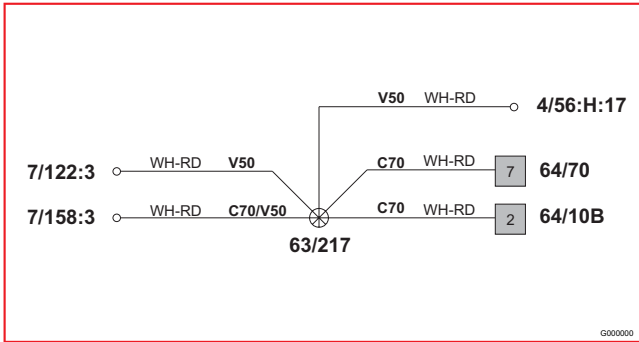

Branching points

63/217 - 63/227

63/217 V50/C70